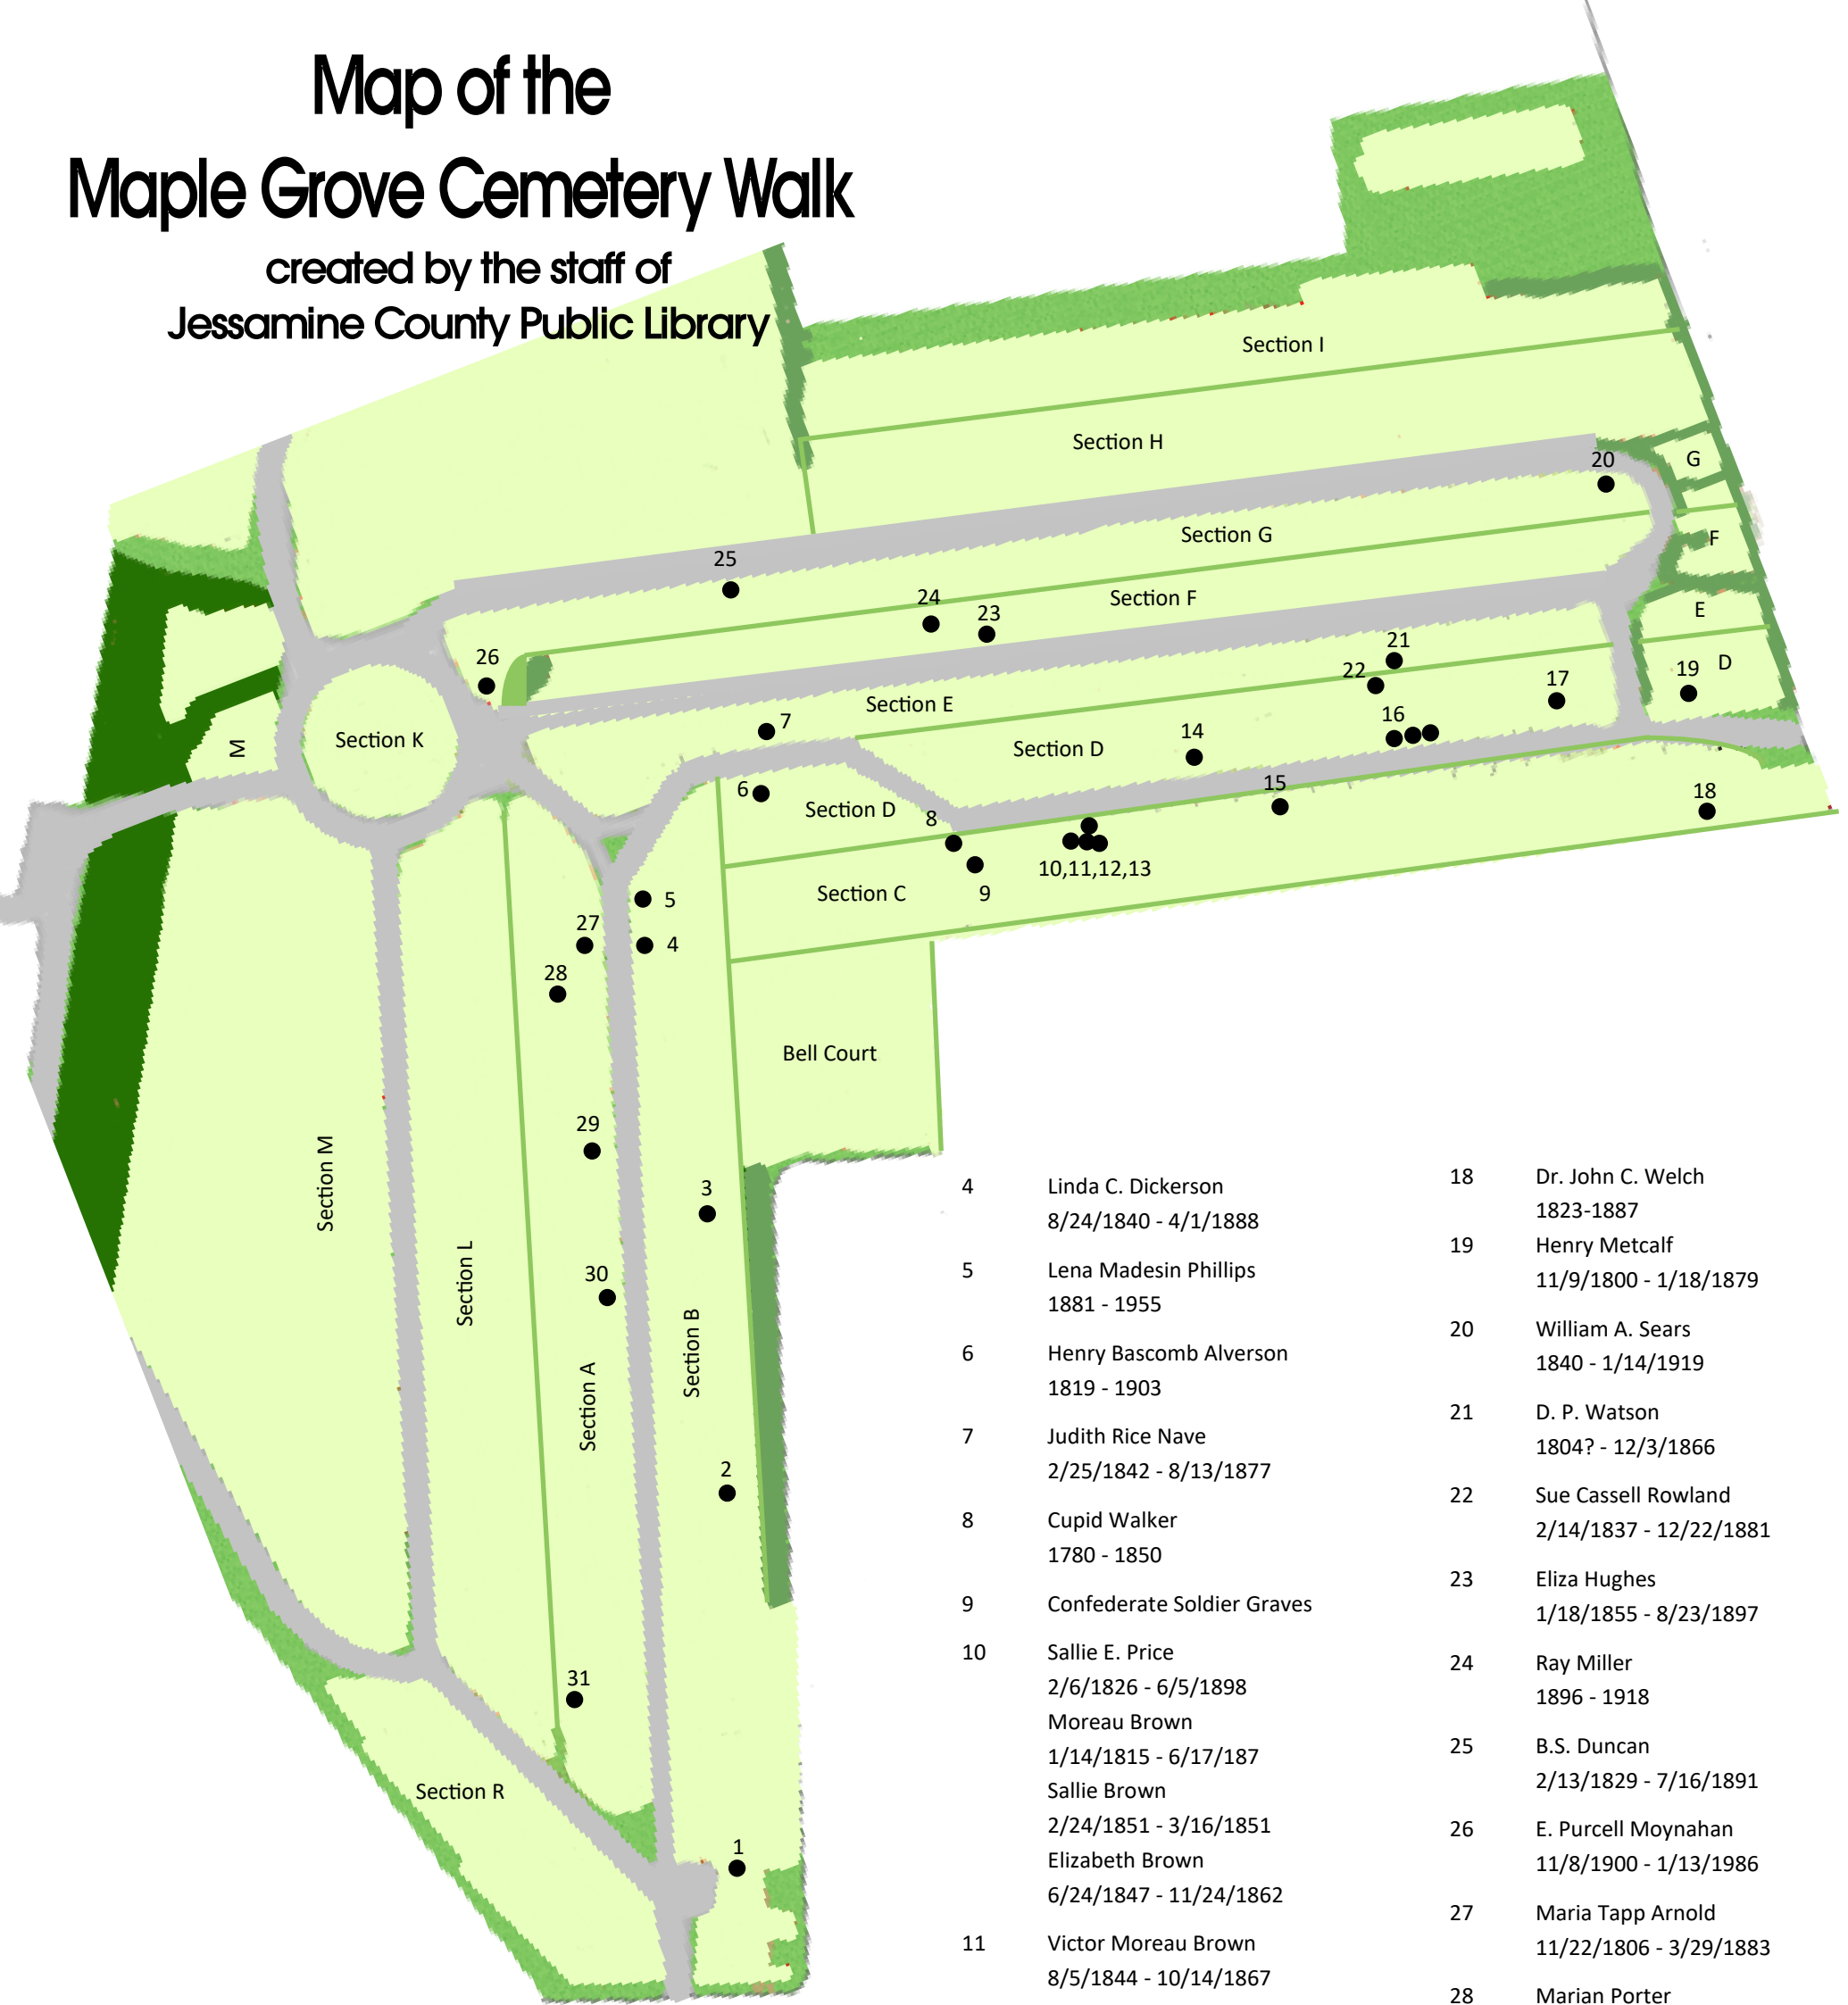

# Map of the Maple Grove Cemetery Walk

created by the staff of  
Jessamine County Public Library

1 Joseph Morgan Littrell, Sr.  
7/23/1933 - 10/12/2002

2 Mary Ison  
7/31/1908 - 8/2/1932  
Geneva Ison  
4/24/1927 - 8/2/1932  
Hershel Ison  
6/24/1929 - 8/2/1932  
Etta Mae Bryant  
1894 - 8/2/1932  
Willard Bryant  
1922 - 8/2/1932  
Jesse Bryant  
1923 - 8/2/1932

8 Cupid Walker  
1780 - 1850

9 Confederate Soldier Graves

10 Sallie E. Price  
2/6/1826 - 6/5/1898  
Moreau Brown  
1/14/1815 - 6/17/187  
Sallie Brown  
2/24/1851 - 3/16/1851  
Elizabeth Brown  
6/24/1847 - 11/24/1862